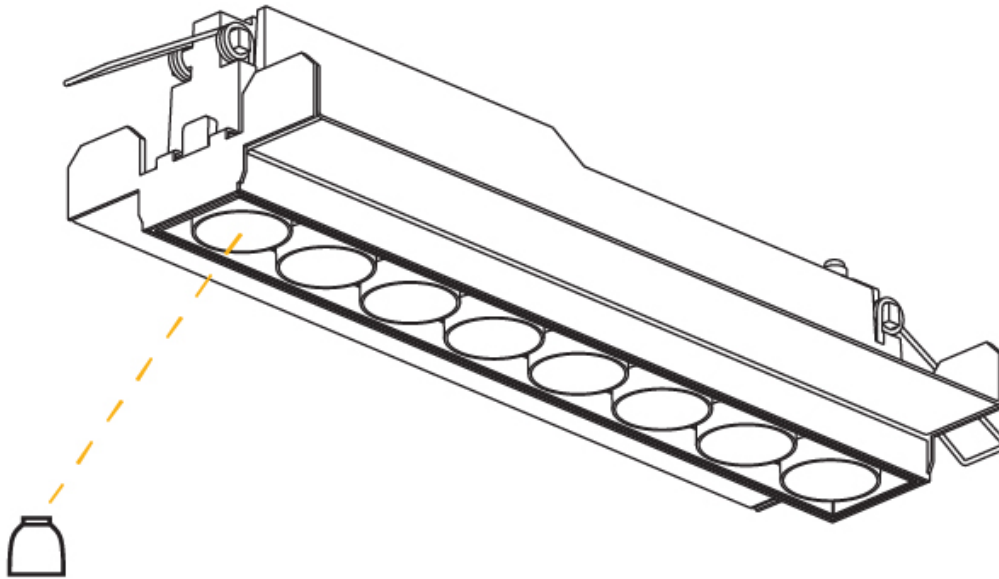

MAGIQ 8 CELL MICRO-DOT TRIMLESS

A35783-

PROJECT _____

TYPE _____

SPECIFIER _____

QUANTITY _____

DATE _____